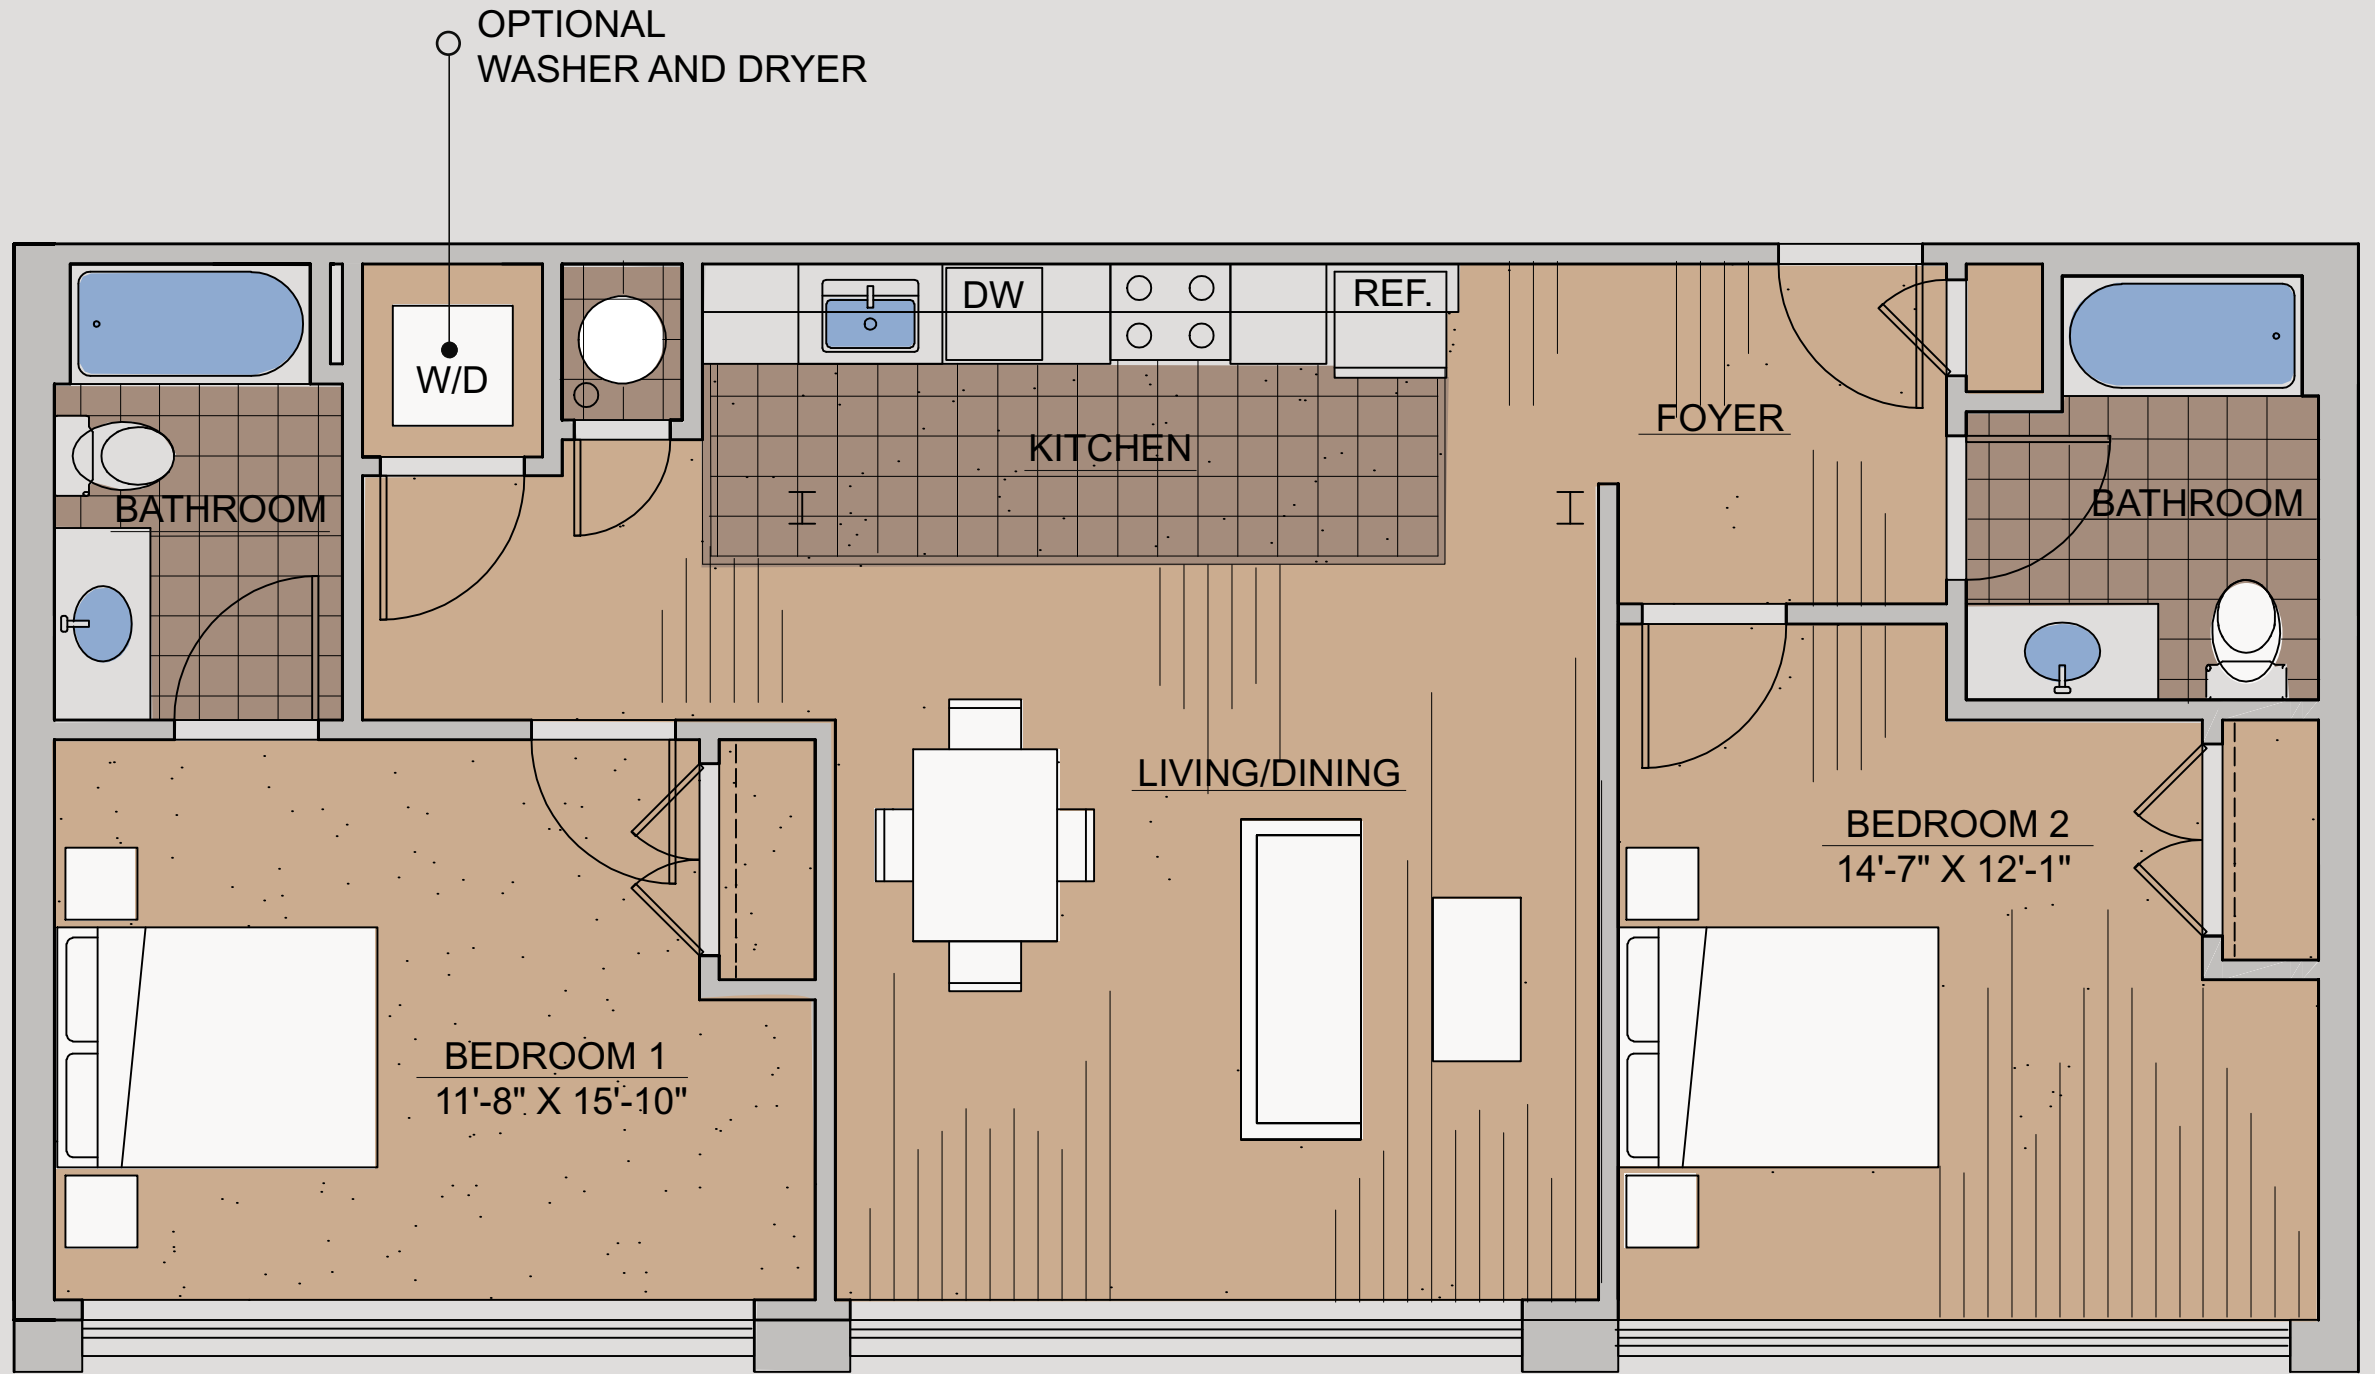

THE SILK FACTORY

3

RD FLOOR

200 SOUTH LINE STREET, LANSDALE PA 19447

UNIT 313 - 1,122 S.F.

<http://fairmountcourt.com/>